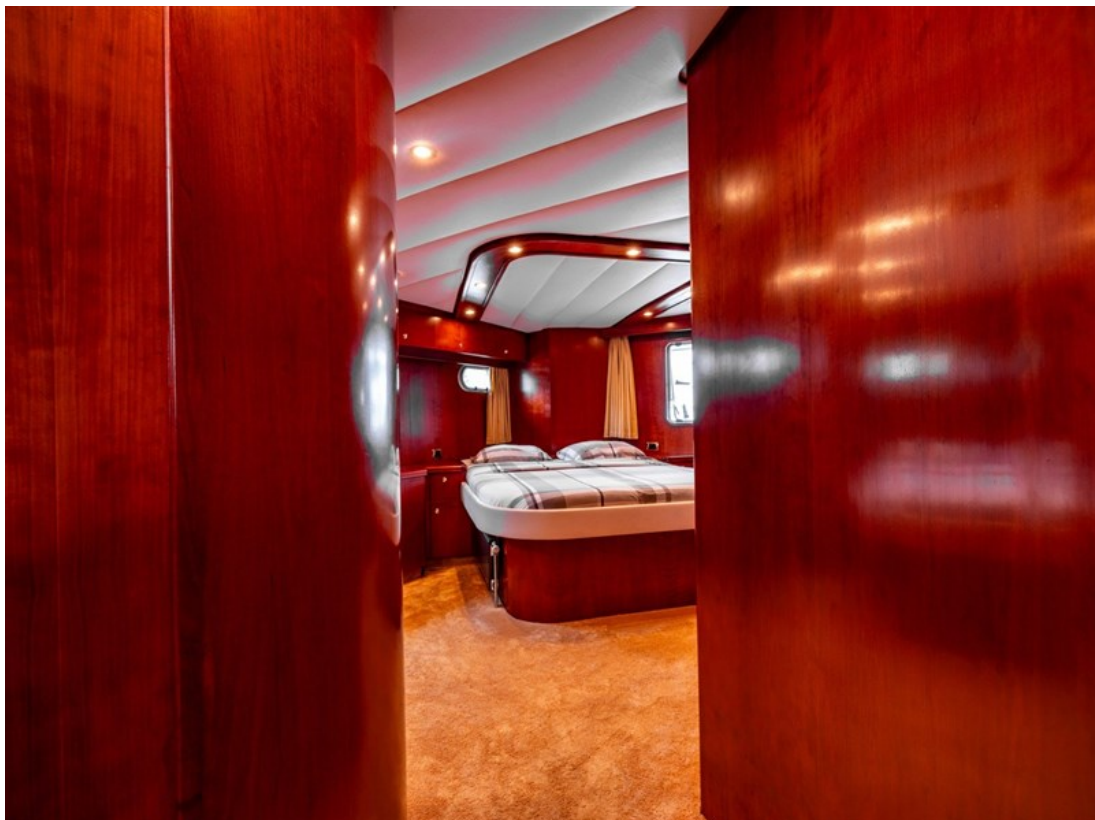

ELBURG YACHTING®

international yachtbrokers

Gegevens worden geacht juist te zijn, doch worden niet gegarandeerd. - Whilst every care has been taken in the preparation of the particulars, their correctness is not guaranteed.

J.P. Broekhovenstraat 37
8081 HB Elburg
The Netherlands

Reference number
B23054016

info@elburgyachting.nl
www.elburgyachting.nl
+31 525 68 68 68