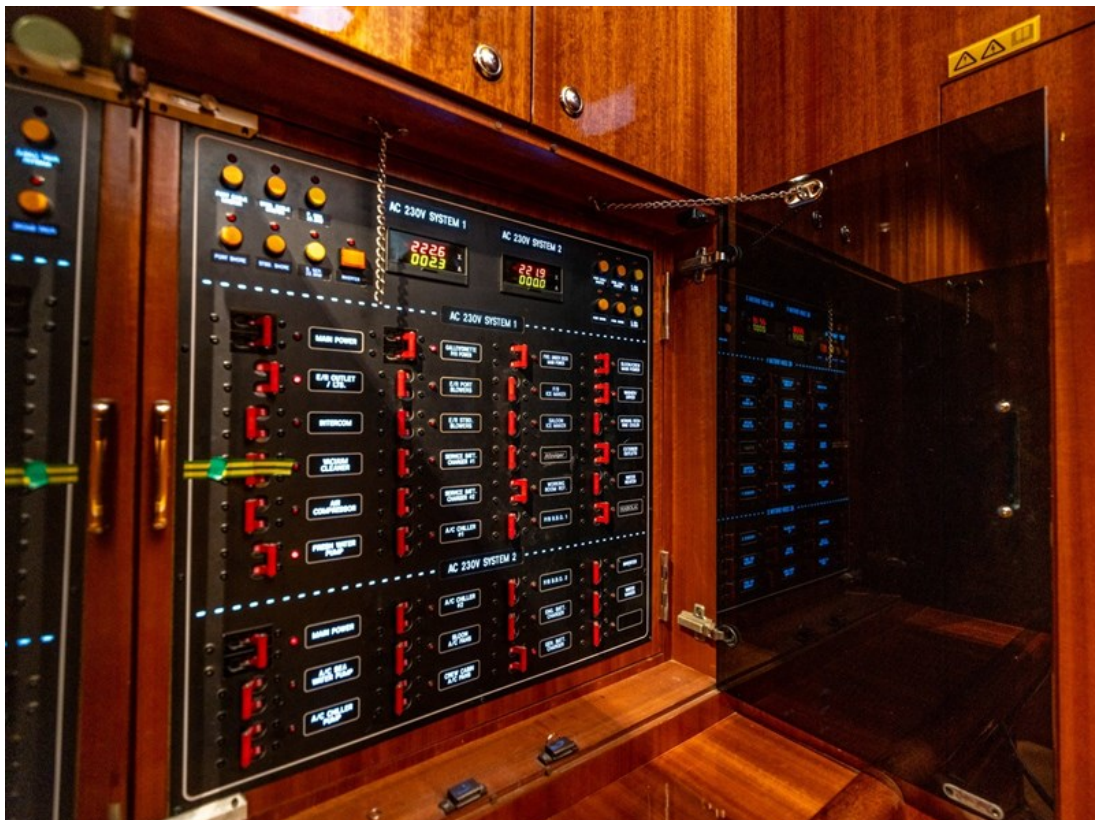

ELBURG YACHTING®

international yachtbrokers

Gegevens worden geacht juist te zijn, doch worden niet gegarandeerd. - Whilst every care has been taken in the preparation of the particulars, their correctness is not guaranteed.

J.P. Broekhovenstraat 37
8081 HB Elburg
The Netherlands

Reference number
B23054013

info@elburgyachting.nl
www.elburgyachting.nl
+31 525 68 68 68