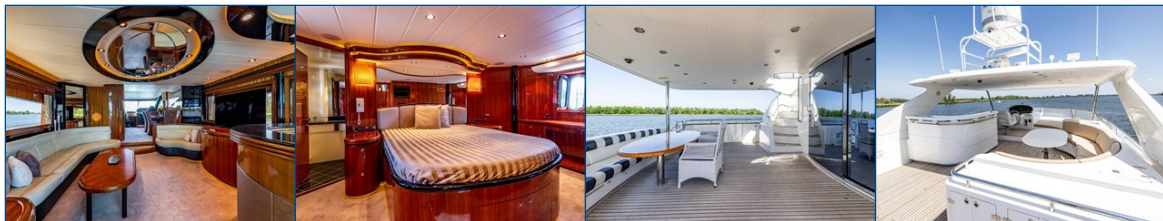

- 📏 Appr. 25.21 x 6.10 x 1.85 m
- 🏭 Horizon Shipyard - Taiwan
- 👤 Walter Siegl
- 🕒 2005
- 🇪🇺 -
- 🚗 2 x 1550 pk MAN V12
- 🛖 3 x + 1 x crew
- ⚓ Elburg Yachting
- 💡 Now lying in Elburg
- € € 885.000,-

Gegevens worden geacht juist te zijn, doch worden niet gegarandeerd. - Whilst every care has been taken in the preparation of the particulars, their correctness is not guaranteed.

J.P. Broekhovenstraat 37
8081 HB Elburg
The Netherlands

Reference number
B23054013

info@elburgyachting.nl
www.elburgyachting.nl
+31 525 68 68 68