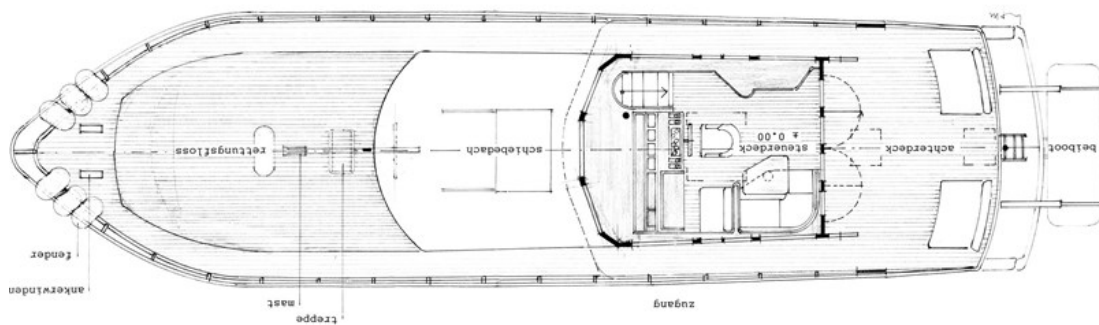

J.P. Broekhovenstraat 37
8081 HB Elburg
The Netherlands

Reference number
B23054008

info@elburgyachting.nl
www.elburgyachting.nl
+31 525 68 68 68

ELBURG YACHTING®

international yachtbrokers

Gegevens worden geacht juist te zijn, doch worden niet gegarandeerd. - Whilst every care has been taken in the preparation of the particulars, their correctness is not guaranteed.