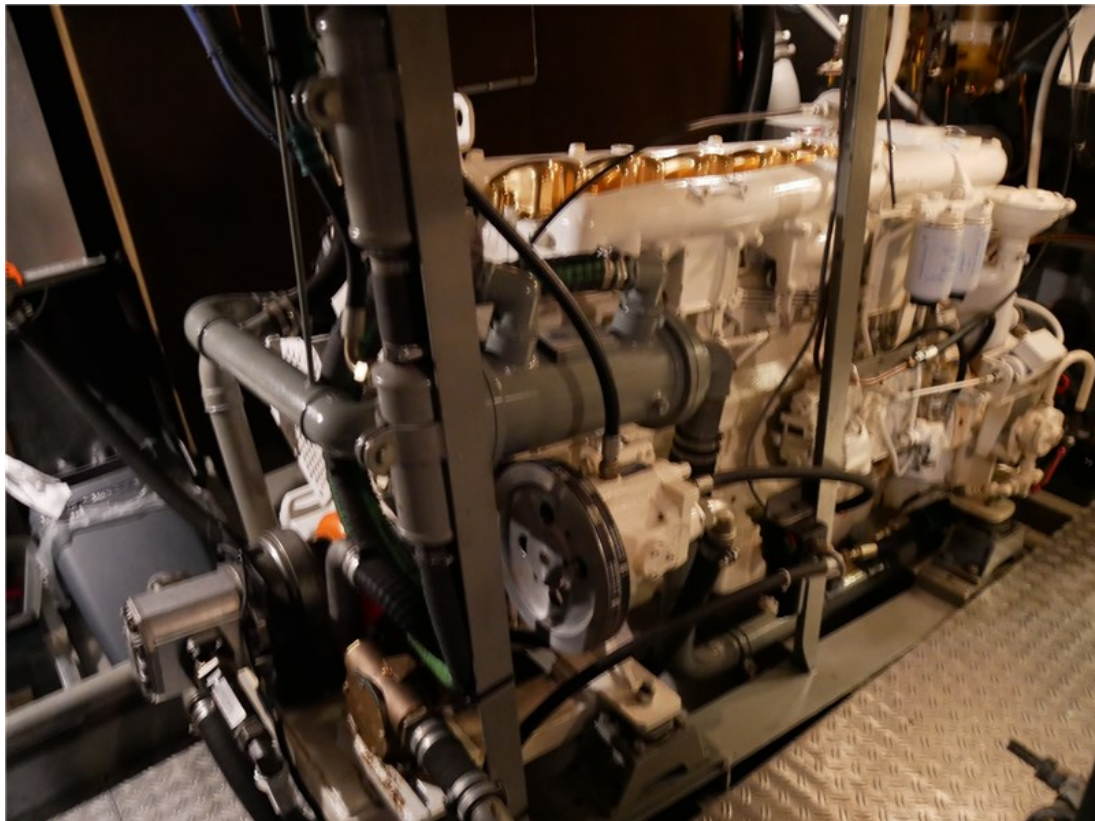

J.P. Broekhovenstraat 37
8081 HB Elburg
The Netherlands

Reference number
B23054008

info@elburgyachting.nl
www.elburgyachting.nl
+31 525 68 68 68

ELBURG YACHTING[®]

international yachtbrokers

Gegevens worden geacht juist te zijn, doch worden niet gegarandeerd. - Whilst every care has been taken in the preparation of the particulars, their correctness is not guaranteed.