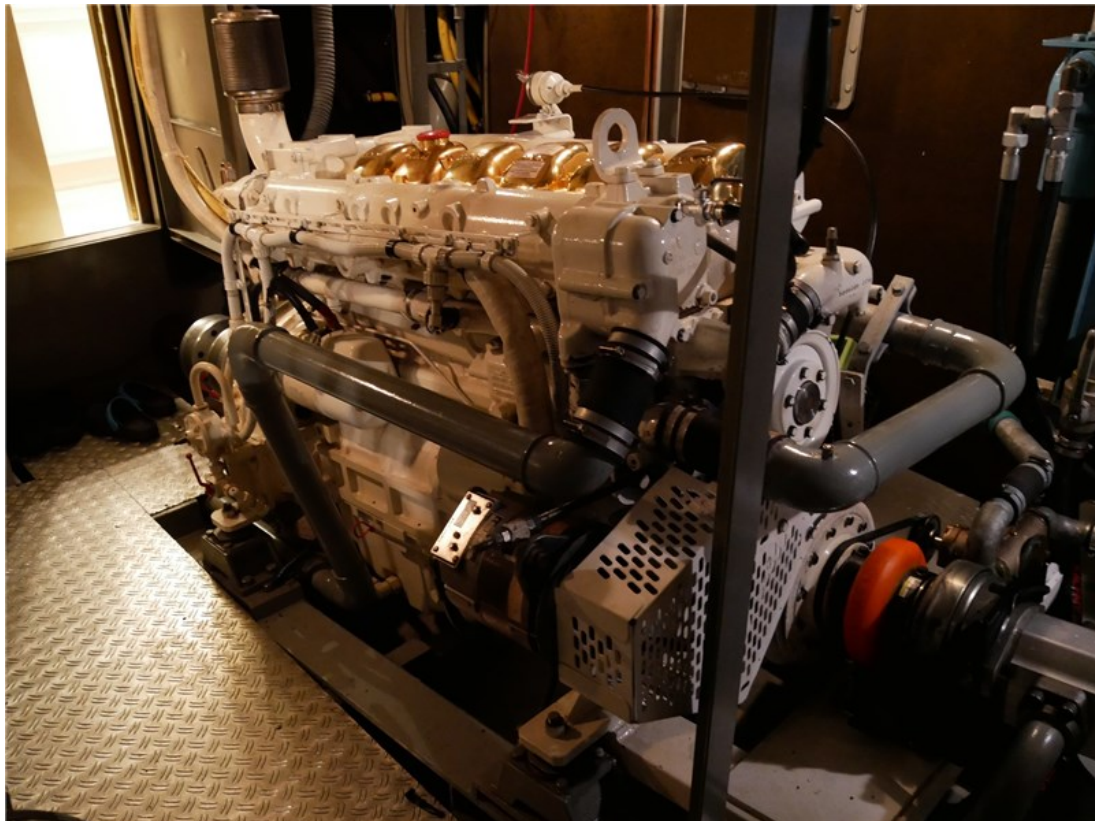

J.P. Broekhovenstraat 37
8081 HB Elburg
The Netherlands

Reference number
B23054008

info@elburgyachting.nl
www.elburgyachting.nl
+31 525 68 68 68

ELBURG YACHTING[®]

international yachtbrokers

Gegevens worden geacht juist te zijn, doch worden niet gegarandeerd. - Whilst every care has been taken in the preparation of the particulars, their correctness is not guaranteed.