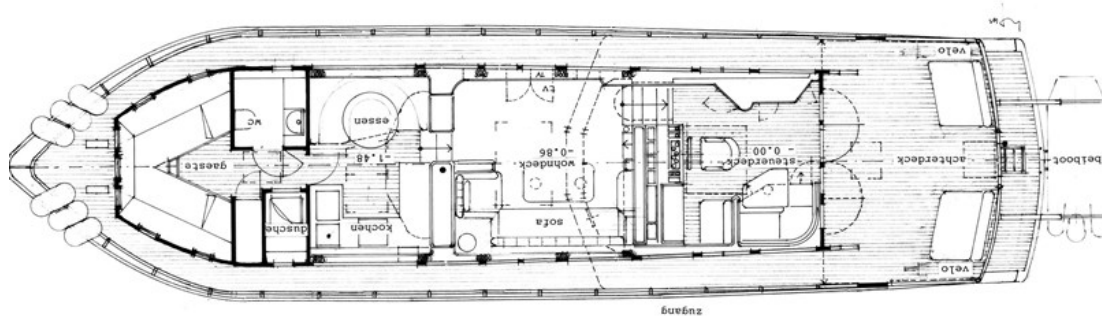

J.P. Broekhovenstraat 37
8081 HB Elburg
The Netherlands

Reference number
B23054008

info@elburgyachting.nl
www.elburgyachting.nl
+31 525 68 68 68

ELBURG YACHTING®

international yachtbrokers

Gegevens worden geacht juist te zijn, doch worden niet gegarandeerd. - Whilst every care has been taken in the preparation of the particulars, their correctness is not guaranteed.