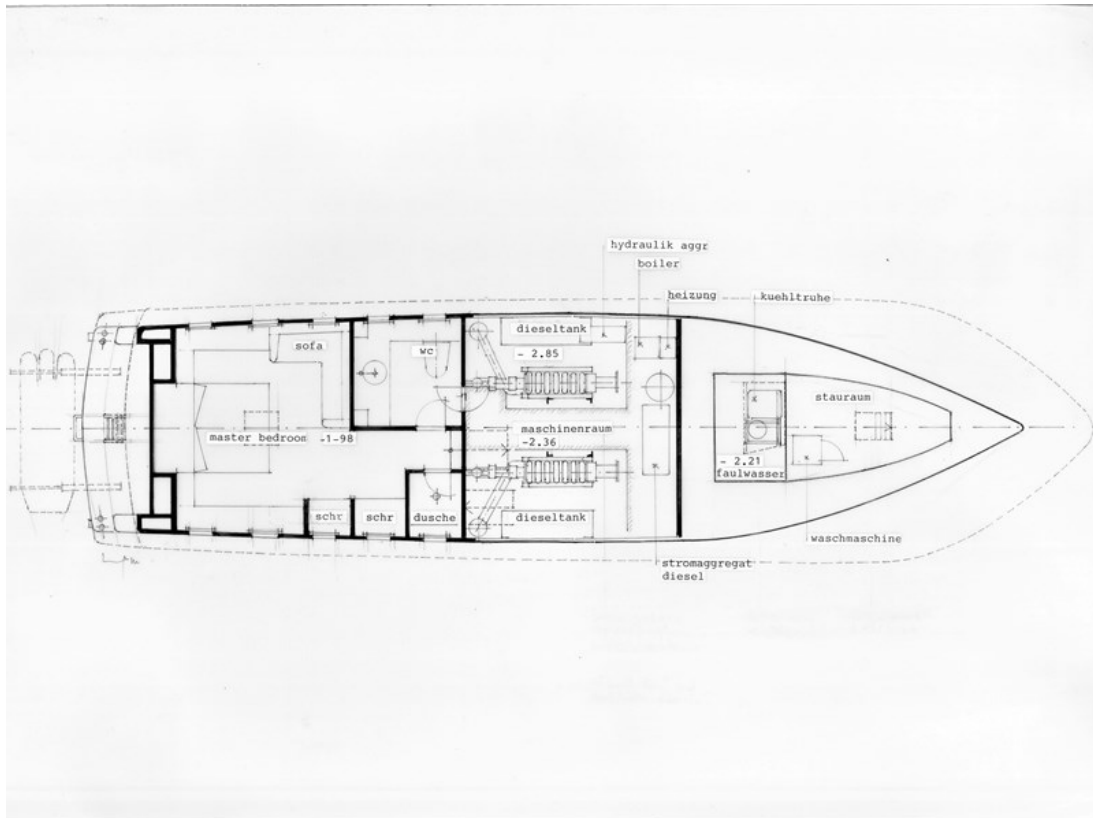

J.P. Broekhovenstraat 37
8081 HB Elburg
The Netherlands

Reference number
B23054008

info@elburgyachting.nl
www.elburgyachting.nl
+31 525 68 68 68

ELBURG YACHTING®

international yachtbrokers

Gegevens worden geacht juist te zijn, doch worden niet gegarandeerd. - Whilst every care has been taken in the preparation of the particulars, their correctness is not guaranteed.