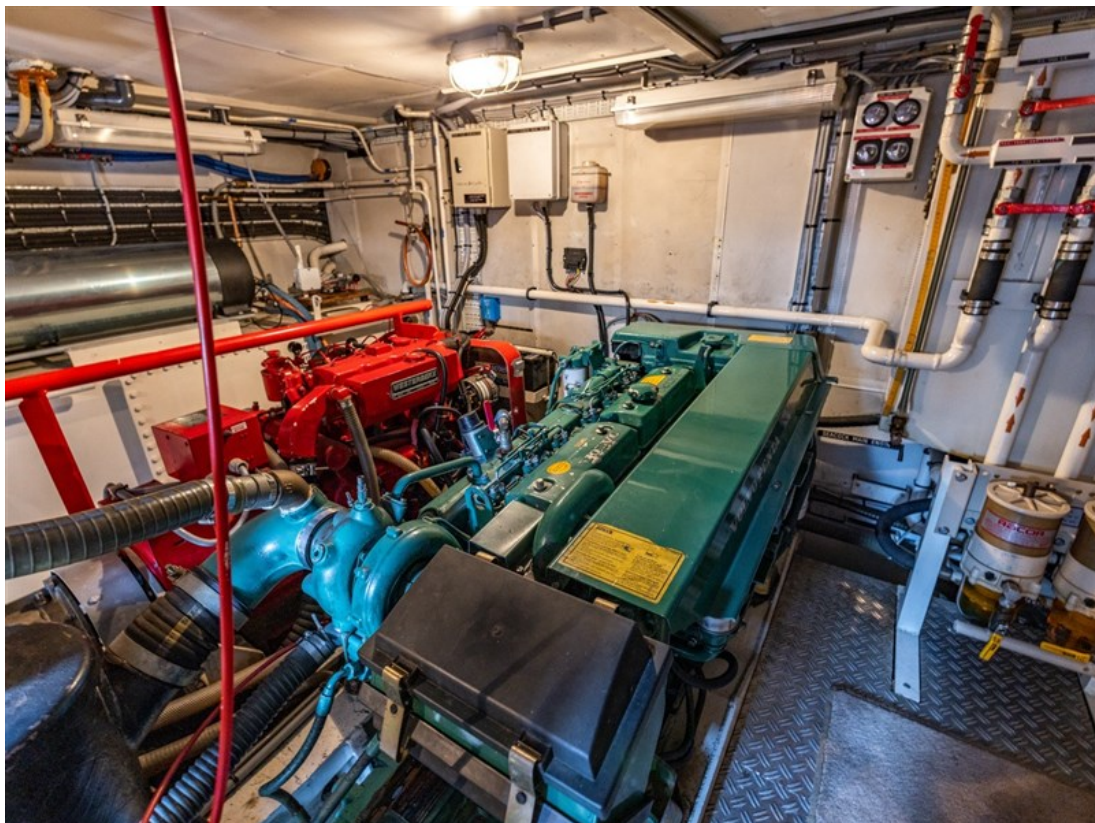

ELBURG YACHTING®

international yachtbrokers

Gegevens worden geacht juist te zijn, doch worden niet gegarandeerd. - Whilst every care has been taken in the preparation of the particulars, their correctness is not guaranteed.

J.P. Broekhovenstraat 37
8081 HB Elburg
The Netherlands

Reference number
B23054003

info@elburgyachting.nl
www.elburgyachting.nl
+31 525 68 68 68