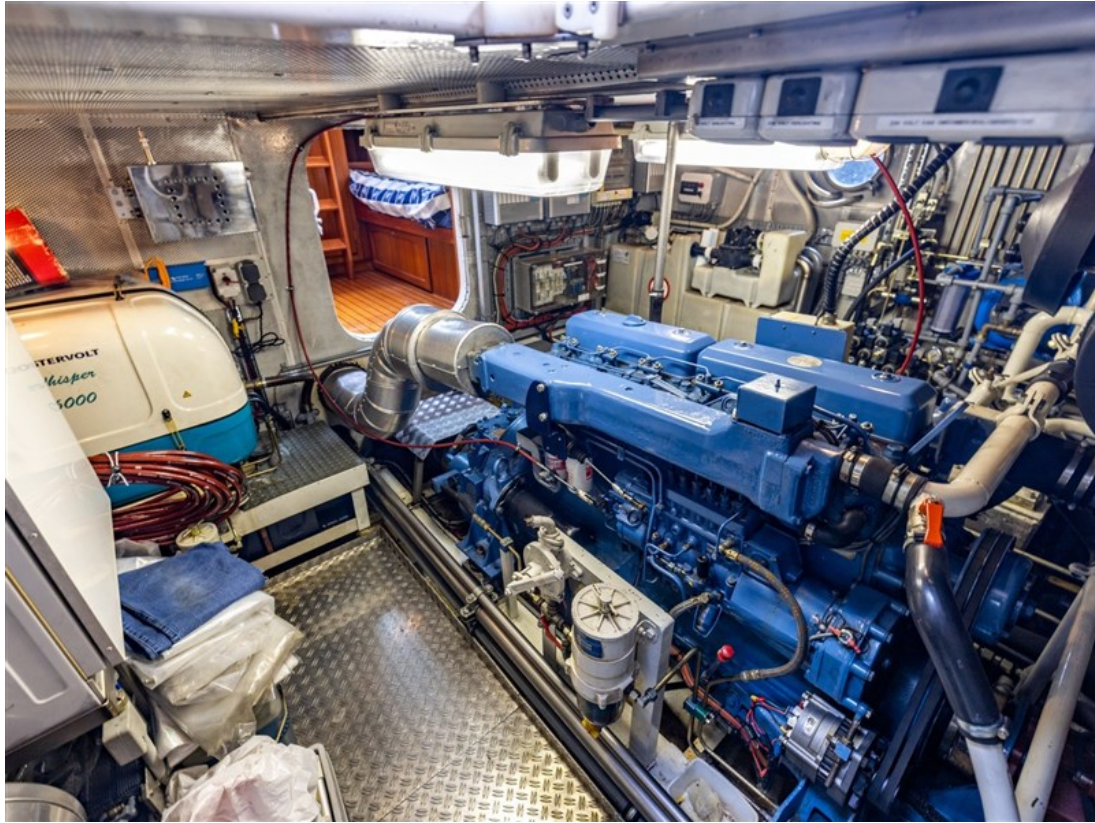

ELBURG YACHTING®

international yachtbrokers

Gegevens worden geacht juist te zijn, doch worden niet gegarandeerd. - Whilst every care has been taken in the preparation of the particulars, their correctness is not guaranteed.

J.P. Broekhovenstraat 37
8081 HB Elburg
The Netherlands

Reference number
B23054011

info@elburgyachting.nl
www.elburgyachting.nl
+31 525 68 68 68