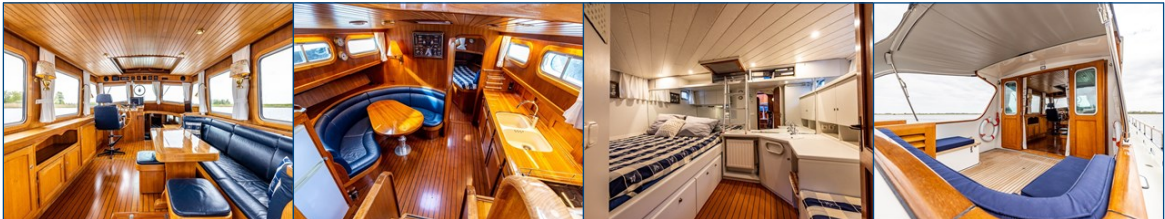

ELBURG YACHTING®

international yachtbrokers

Gillissen Trawler 15.30

- 📏 Appr. 15.30 x 4.30 x 1.35 m
- 🏗️ v/d Werf - Lemmer
- 🏠 Gillissen Jachtbouw
- 🕒 1989
- ⚖️ nvt
- 🚗 1 x 240 pk Scania DN 1140 - 6 cilinder
- 🚗 3 x
- ⚓ Elburg Yachting
- 💡 Price reduced
- € € 349.000,-

This unique Gillissen Trawler 15.30 is characterized by a professional engine room, large open cockpit and an owner's cabin midships over the full width of the yacht.

Furthermore, this ship comes with a spacious saloon with all-round view to the outside, sling window, Miele novotronic WT 946 wash/dry combination, stainless steel davits, possibility of dry-docking, double sink in kitchen, lots of storage space throughout the yacht, checker plate in engine room, automatic fire extinguishing system in engine room (2019), varnished wooden railing, black plastic fender in stainless steel end holders.