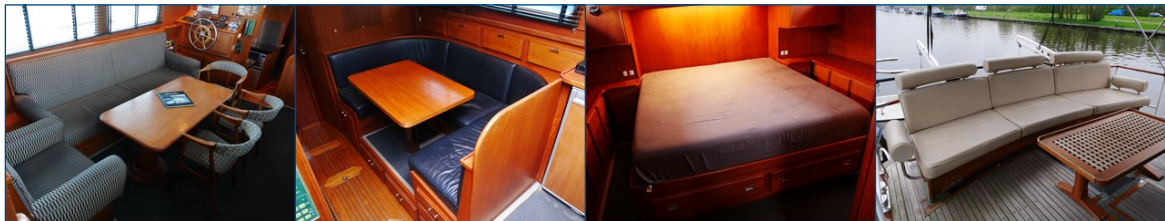

- 📏 Appr. 16.20 x 4.45 x 1.40 m
- 🏢 Klaassen Shipyards - Voorschoten
- 🏢 Klaassen Shipyards - Voorschoten
- 🕒 1984
- € nvt
- 🚗 2 x 140 pk Volvo Penta MD70C
- 🛋️ 3 x
- ⚓ Elburg Yachting
- 💡 Sold
- € Price on request

Gegevens worden geacht juist te zijn, doch worden niet gegarandeerd. - Whilst every care has been taken in the preparation of the particulars, their correctness is not guaranteed.

J.P. Broekhovenstraat 37
8081 HB Elburg
The Netherlands

Reference number
B23033986

info@elburgyachting.nl
www.elburgyachting.nl
+31 525 68 68 68