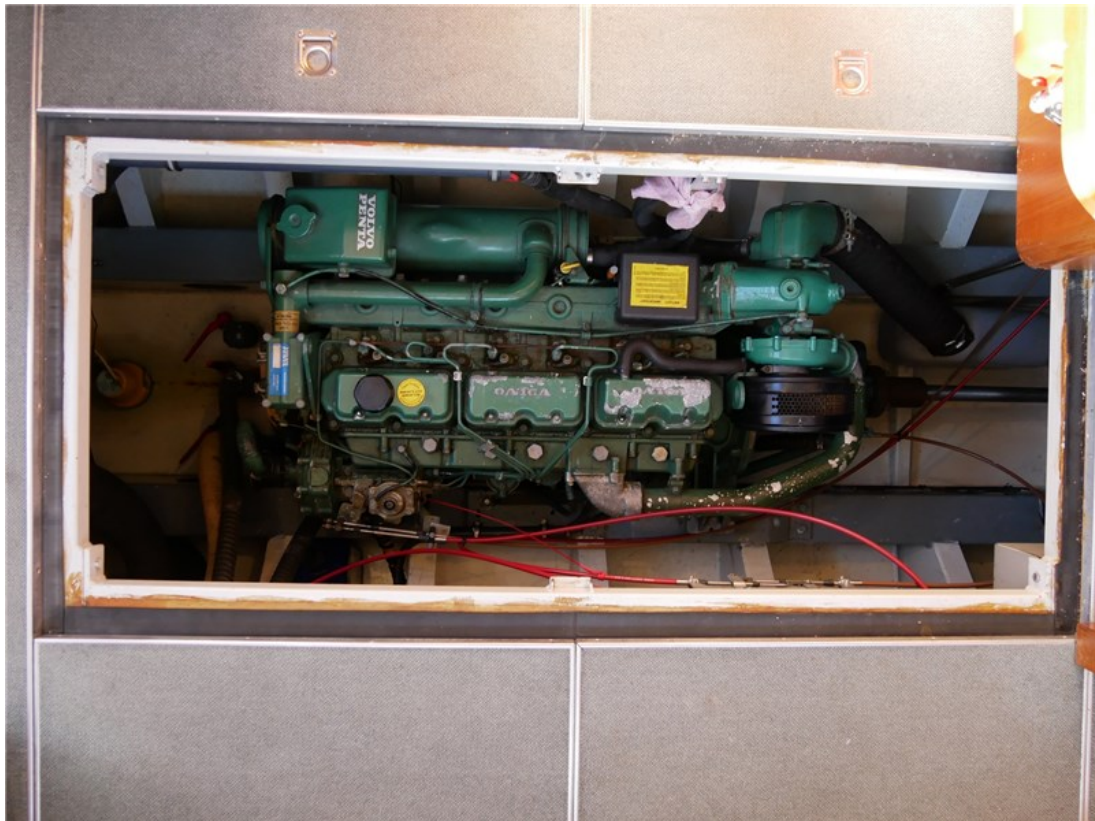

J.P. Broekhovenstraat 37
8081 HB Elburg
The Netherlands

Reference number
B23023979

info@elburgyachting.nl
www.elburgyachting.nl
+31 525 68 68 68

ELBURG YACHTING®

international yachtbrokers

Gegevens worden geacht juist te zijn, doch worden niet gegarandeerd. - Whilst every care has been taken in the preparation of the particulars, their correctness is not guaranteed.