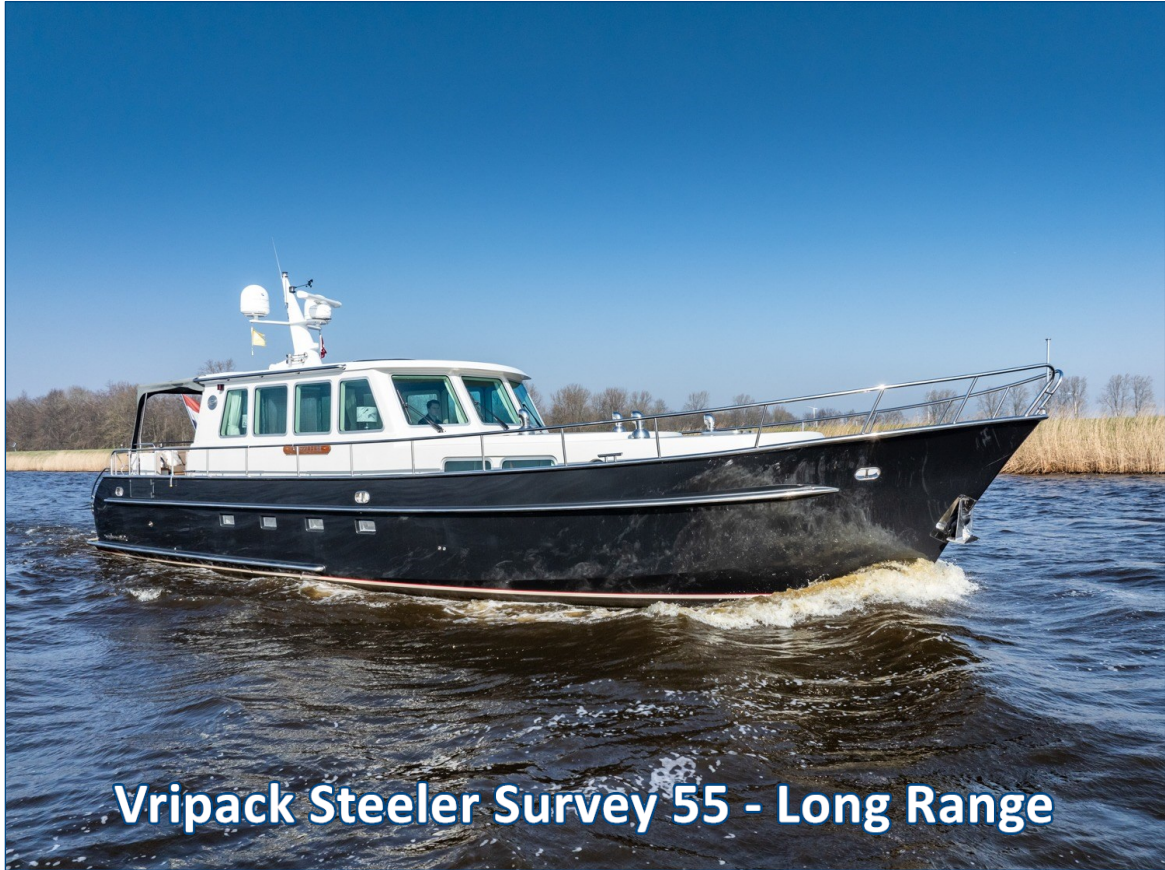

ELBURG YACHTING®

international yachtbrokers

Vripack Steeler Survey 55 - Long Range

- 📏 Appr. 16.50 x 4.80 x 1.40 m
- ⚓ Steeler Yachts - Steenwijk NL
- 🏠 Vripack Design
- 🕒 2011
- CE A
- 🚗 1 x 210 pk Vetus Deutz
- 🛖 3 x
- ⚓ Elburg Yachting
- 💡 New pictures
- € € 495.000,-

Reference number
B23013970

info@elburgyachting.nl
www.elburgyachting.nl
+31 525 68 68 68

ELBURG YACHTING®

international yachtbrokers

This Vripack 55 Steeler Long Range - Open Cockpit - 3 Cabin is a Long-range motor yacht designed with CE category A. Cruise with your own yacht through Europe or outward on 1 tank from Rotterdam to Mallorca! DeVripack 55 Long Range - Open Cockpit - 3 Cabin is equipped with wide, comfortable all-round gangways with stairs from gangways to bathing platform on both sides. The boat is equipped with, among other things: fully lockable cockpit tent (2022), newly painted hull (2022), fully teak decks all around, heavy stainless steel railing, double glazing, hydraulic bow-/handthruster, hydraulic steering with power steering, electronic throttle with Hydronautica remote control, central heating, 5 kW inverter, generator, dishwasher, ceramic cooking, luxury upholstery (combination of fabric and leather). Layout: open cockpit with fixed cockpit benches, bimini, stainless steel entrance with 4 folding doors to spacious saloon - wheelhouse with sofa, saloon + open cockpit at floor-level, fixed dinette in open cockpit, Corian tops in kitchen, luxuriously finished owner's cabin midships, convertible staircase to kitchen so ship can be made wheelchair-friendly, spacious longships kitchen with comfortable dinette opposite. stainless steel sea railing on stainless steel gunwales. The ship is built wheelchair-friendly.