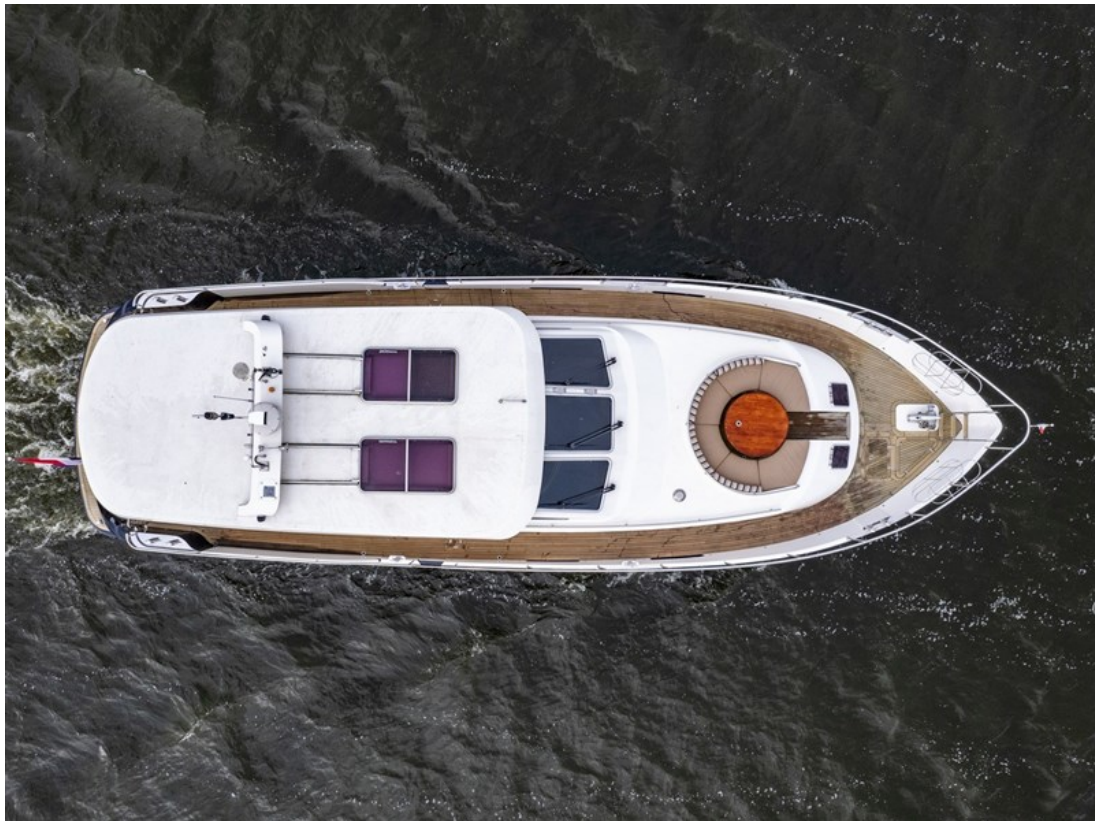

ELBURG YACHTING®

international yachtbrokers

Gegevens worden geacht juist te zijn, doch worden niet gegarandeerd. - Whilst every care has been taken in the preparation of the particulars, their correctness is not guaranteed.

J.P. Broekhovenstraat 37
8081 HB Elburg
The Netherlands

Reference number
B22103951

info@elburgyachting.nl
www.elburgyachting.nl
+31 525 68 68 68