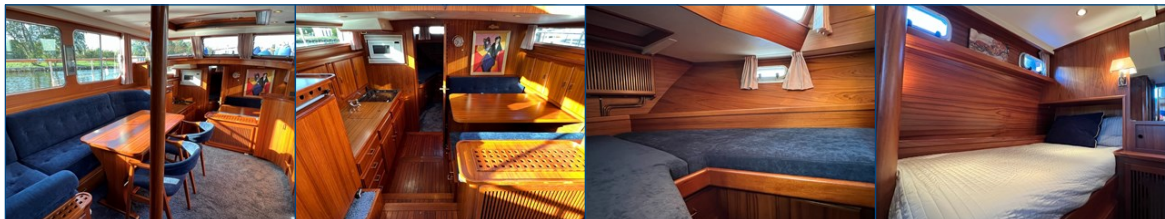

- 📏 Appr. 13.20 x 3.85 x 1.20 m
- 🏢 Klaassen Shipyards - Voorschoten
- 🏢 Klaassen Shipyards - Voorschoten
- 🕒 1996
- € nvt
- 🚗 2 x 113 pk MAN DO226ME
- 🛖 2 x
- 🚣 Elburg Yachting
- 💡 Price reduced
- € € 239.000,-

Gegevens worden geacht juist te zijn, doch worden niet gegarandeerd. - Whilst every care has been taken in the preparation of the particulars, their correctness is not guaranteed.

J.P. Broekhovenstraat 37
8081 HB Elburg
The Netherlands

Reference number
B22103946

info@elburgyachting.nl
www.elburgyachting.nl
+31 525 68 68 68