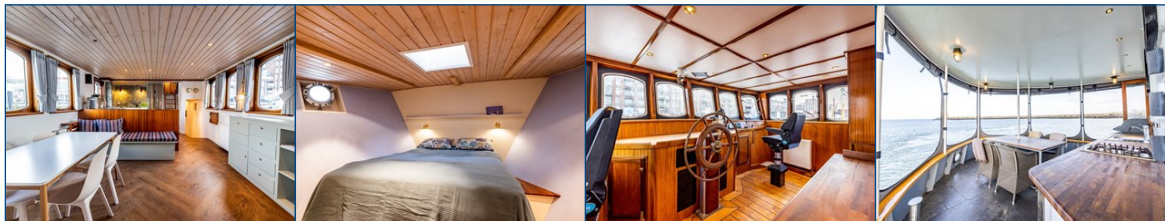

- 📏 Appr. 19.56 x 6.40 x 2.90 m
- 🏭 Evers Shipyard – Germany
- 🛠️ Custom yacht design
- 🕒 1969
- 🇪🇺 CE nvt
- 🚗 1 x 300 pk Deutz SF12M716, 12-cylinder V engine
- 🛳️ 3 x
- ⚓ On request
- 💡 Price reduced
- € € 395.000,-

Gegevens worden geacht juist te zijn, doch worden niet gegarandeerd. - Whilst every care has been taken in the preparation of the particulars, their correctness is not guaranteed.

J.P. Broekhovenstraat 37
8081 HB Elburg
The Netherlands

Reference number
B22093933

info@elburgyachting.nl
www.elburgyachting.nl
+31 525 68 68 68