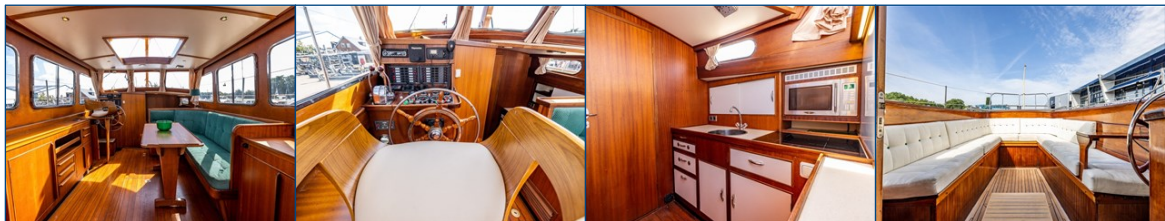

ELBURG YACHTING®

international yachtbrokers

- 📏 Appr. 12.00 x 3.50 x 1.15 m
- 🏭 Jachtwerf van Dam - Aalsmeer
- 🏗️ S.M. van der Meer - Naval Architects
- 🕒 1968
- 🇳🇱 nvt
- 🚗 2 x 60 pk Volvo Penta MD 19
- 🛖 1 x
- ⚓ Elburg Yachting
- 💡 Sold under condition
- € € 105.000,-

Gegevens worden geacht juist te zijn, doch worden niet gegarandeerd. - Whilst every care has been taken in the preparation of the particulars, their correctness is not guaranteed.

J.P. Broekhovenstraat 37
8081 HB Elburg
The Netherlands

Reference number
B22093923

info@elburgyachting.nl
www.elburgyachting.nl
+31 525 68 68 68