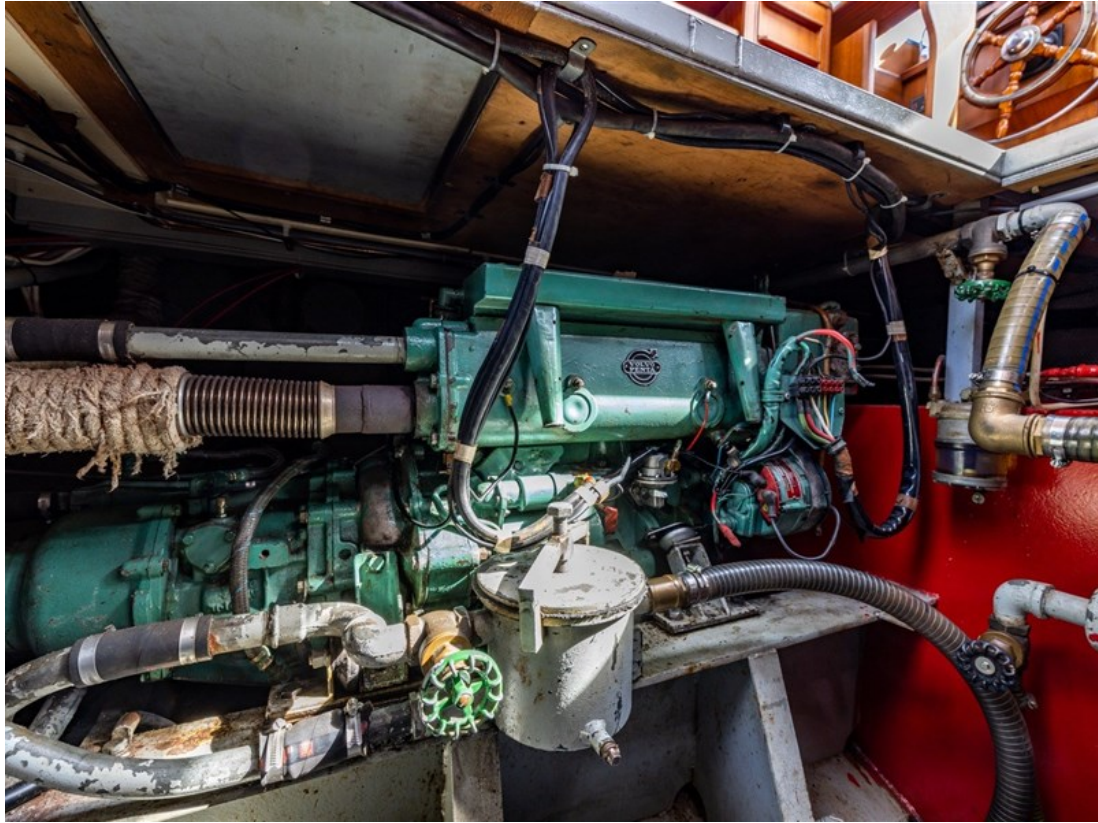

J.P. Broekhovenstraat 37
8081 HB Elburg
The Netherlands

Reference number
B22093923

info@elburgyachting.nl
www.elburgyachting.nl
+31 525 68 68 68

ELBURG YACHTING[®]

international yachtbrokers

Gegevens worden geacht juist te zijn, doch worden niet gegarandeerd. - Whilst every care has been taken in the preparation of the particulars, their correctness is not guaranteed.