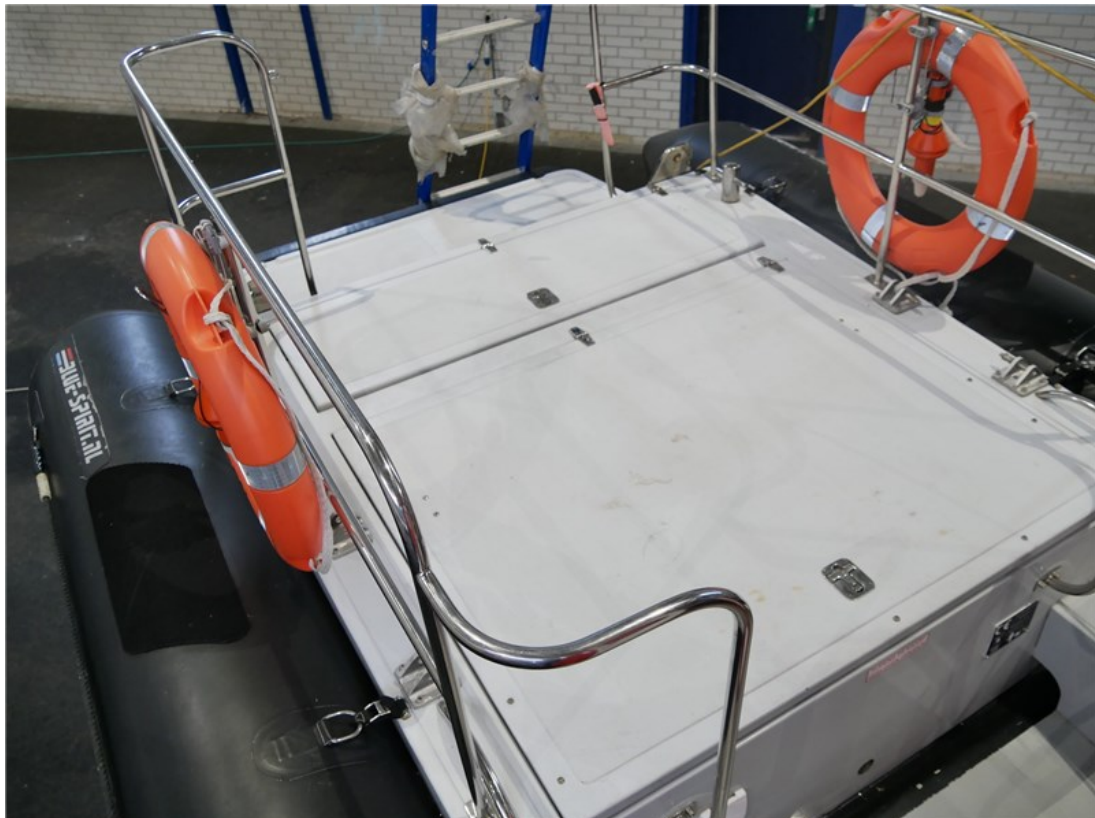

ELBURG YACHTING®

international yachtbrokers

Gegevens worden geacht juist te zijn, doch worden niet gegarandeerd. - Whilst every care has been taken in the preparation of the particulars, their correctness is not guaranteed.

J.P. Broekhovenstraat 37
8081 HB Elburg
The Netherlands

Reference number
B22073884

info@elburgyachting.nl
www.elburgyachting.nl
+31 525 68 68 68