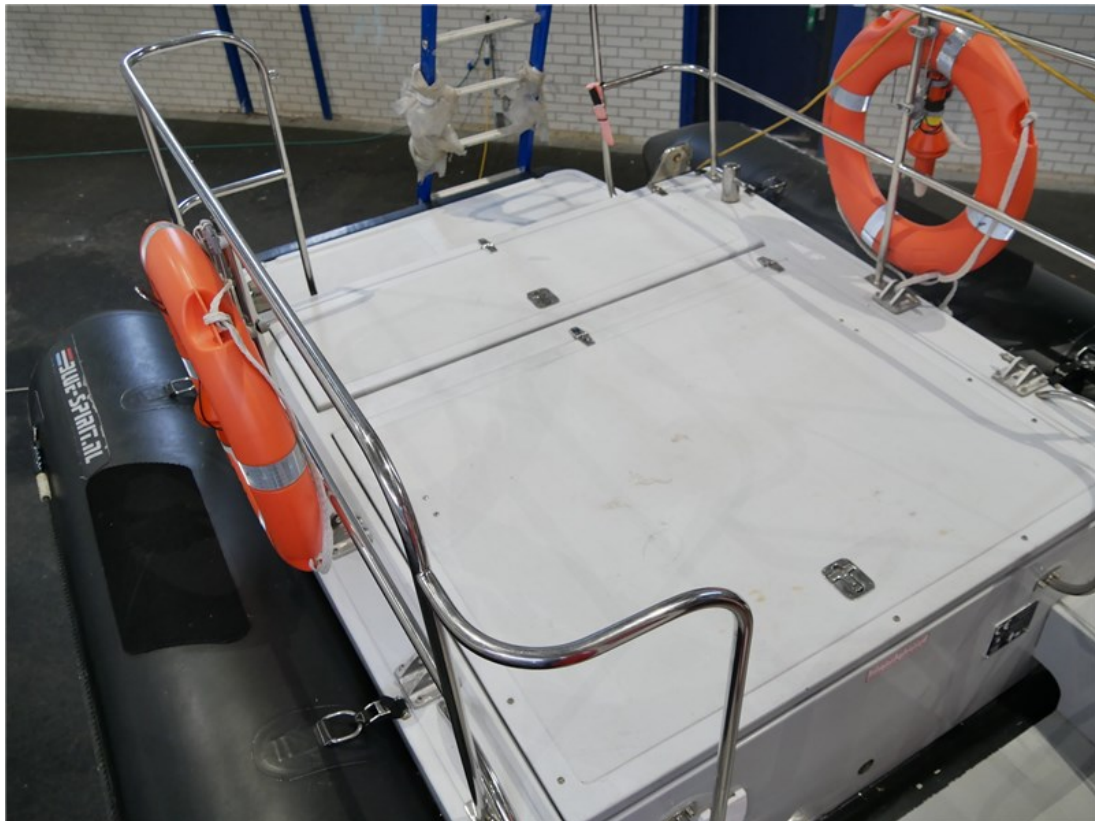

ELBURG YACHTING®

international yachtbrokers

Gegevens worden geacht juist te zijn, doch worden niet gegarandeerd. - Whilst every care has been taken in the preparation of the particulars, their correctness is not guaranteed.

J.P. Broekhovenstraat 37
8081 HB Elburg
The Netherlands

Reference number
B22073884

info@elburgyachting.nl
www.elburgyachting.nl
+31 525 68 68 68