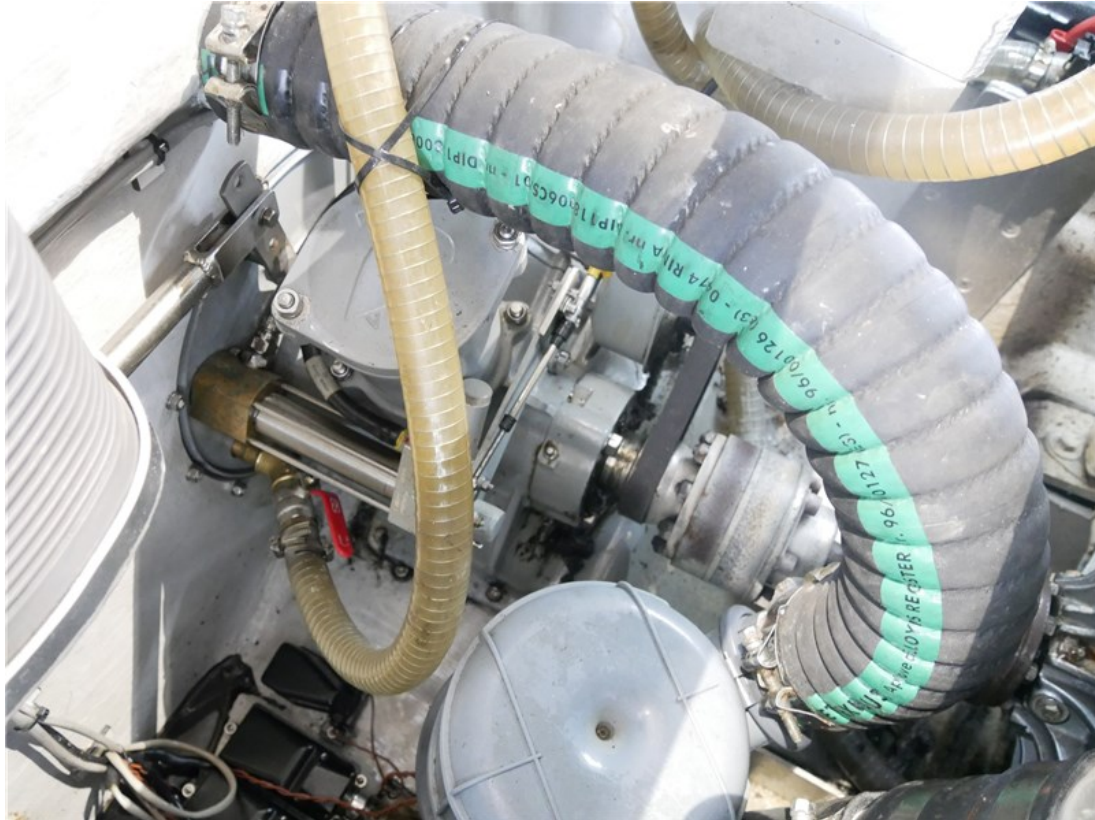

ELBURG YACHTING®

international yachtbrokers

Gegevens worden geacht juist te zijn, doch worden niet gegarandeerd. - Whilst every care has been taken in the preparation of the particulars, their correctness is not guaranteed.

J.P. Broekhovenstraat 37
8081 HB Elburg
The Netherlands

Reference number
B22073884

info@elburgyachting.nl
www.elburgyachting.nl
+31 525 68 68 68