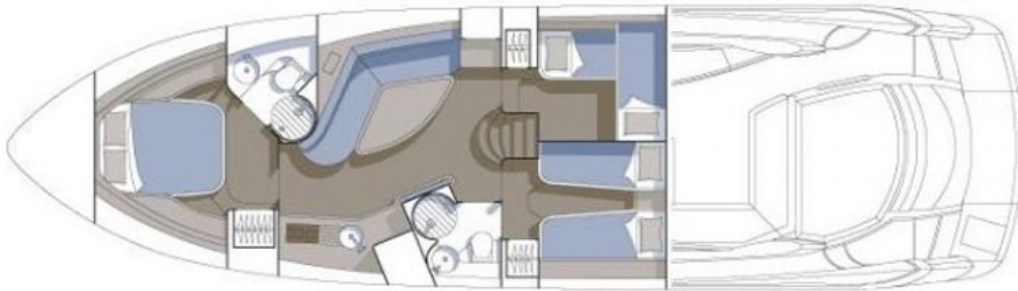

J.P. Broekhovenstraat 37
8081 HB Elburg
The Netherlands

Reference number
B22043833

info@elburgyachting.nl
www.elburgyachting.nl
+31 525 68 68 68

ELBURG YACHTING[®]

international yachtbrokers

Gegevens worden geacht juist te zijn, doch worden niet gegarandeerd. - Whilst every care has been taken in the preparation of the particulars, their correctness is not guaranteed.