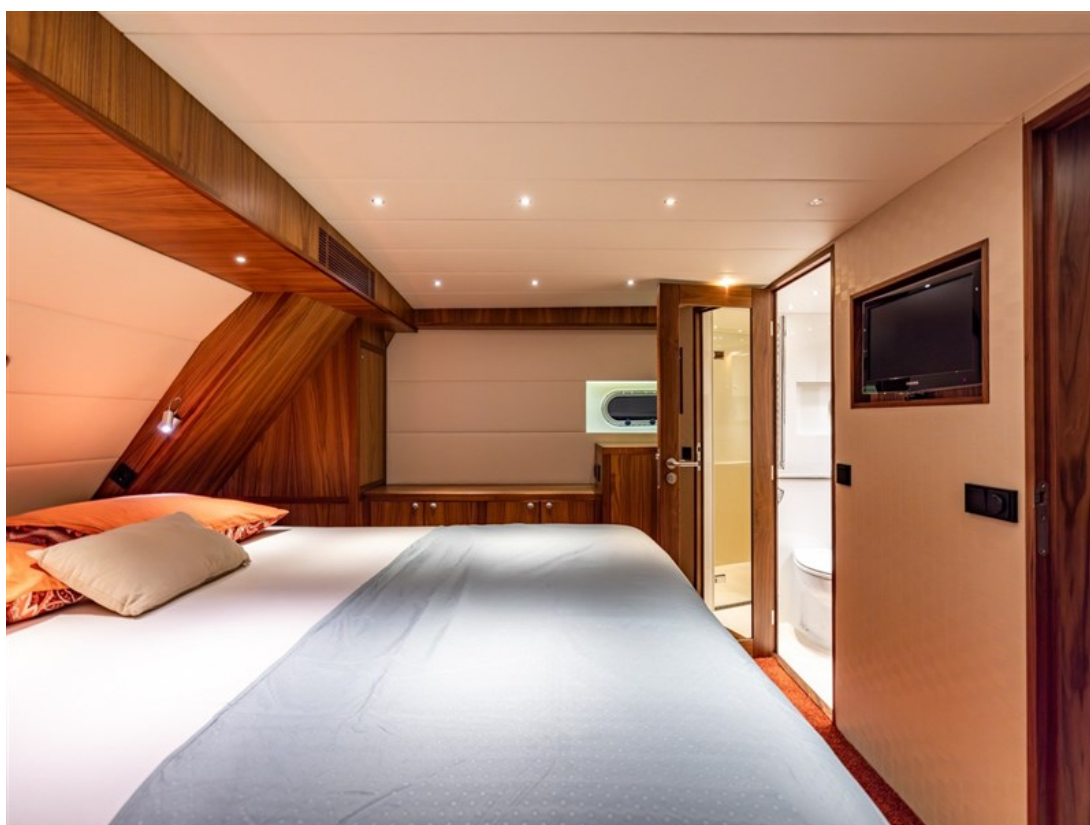

ELBURG YACHTING®

international yachtbrokers

Gegevens worden geacht juist te zijn, doch worden niet gegarandeerd. - Whilst every care has been taken in the preparation of the particulars, their correctness is not guaranteed.

J.P. Broekhovenstraat 37
8081 HB Elburg
The Netherlands

Reference number
B22023817

info@elburgyachting.nl
www.elburgyachting.nl
+31 525 68 68 68