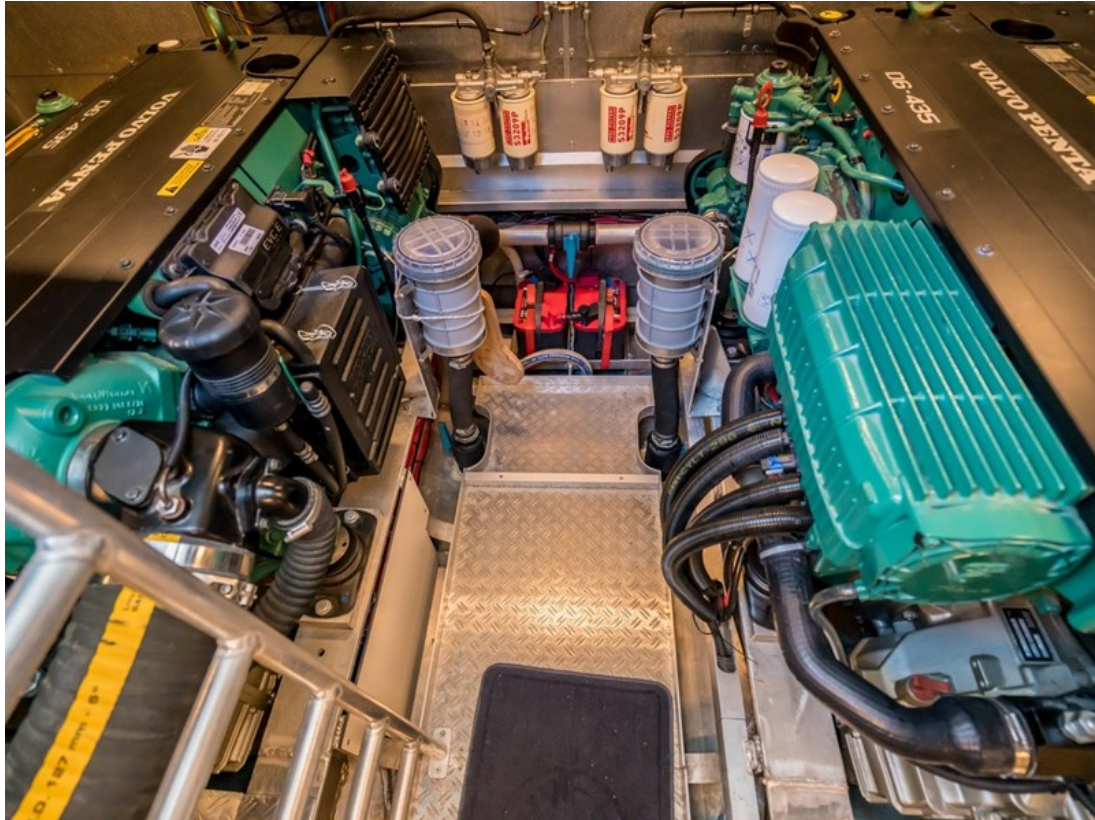

ELBURG YACHTING®

international yachtbrokers

Gegevens worden geacht juist te zijn, doch worden niet gegarandeerd. - Whilst every care has been taken in the preparation of the particulars, their correctness is not guaranteed.

J.P. Broekhovenstraat 37
8081 HB Elburg
The Netherlands

Reference number
B21073741

info@elburgyachting.nl
www.elburgyachting.nl
+31 525 68 68 68