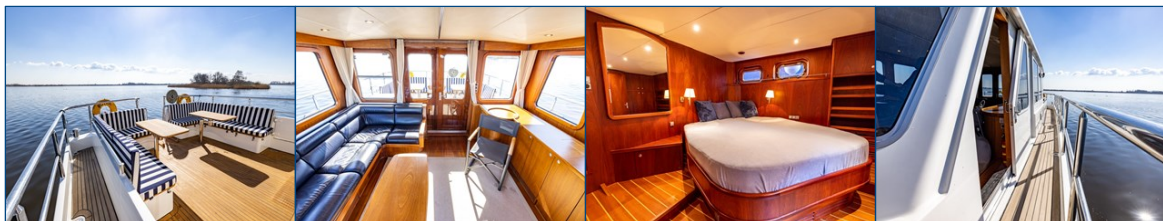

ELBURG YACHTING®

international yachtbrokers

- 📏 Appr. 14.98 x 4.98 x 1.35 m
- 🏠 Stentor Yachts BV - Sneek
- ⚓ Vripack - Sneek
- 🕒 2004
- CE A
- 🏭 1 x 185 pk Perkins Sabre M185C
- 🛖 2 x
- ⚓ Elburg Yachting
- 💡 For sale
- € € 495.000,-

Gegevens worden geacht juist te zijn, doch worden niet gegarandeerd. - Whilst every care has been taken in the preparation of the particulars, their correctness is not guaranteed.

J.P. Broekhovenstraat 37
8081 HB Elburg
The Netherlands

Reference number
B21063727

info@elburgyachting.nl
www.elburgyachting.nl
+31 525 68 68 68