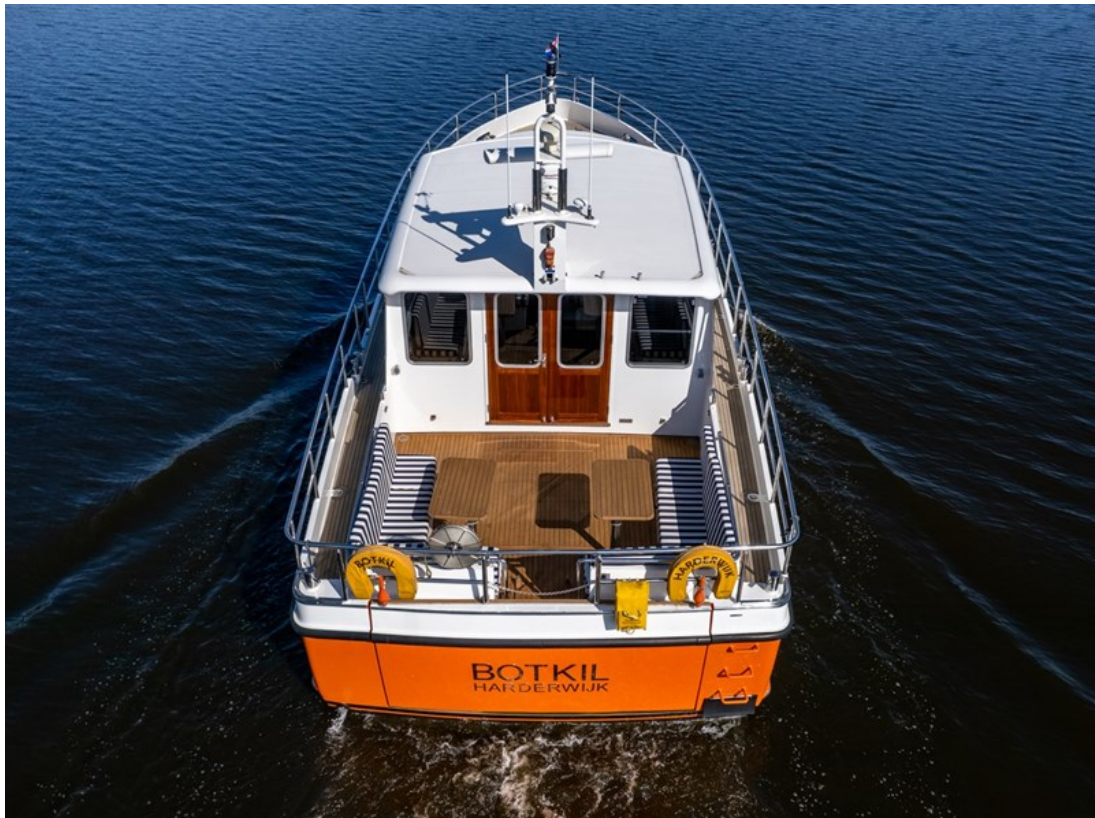

ELBURG YACHTING®

international yachtbrokers

Gegevens worden geacht juist te zijn, doch worden niet gegarandeerd. - Whilst every care has been taken in the preparation of the particulars, their correctness is not guaranteed.

J.P. Broekhovenstraat 37
8081 HB Elburg
The Netherlands

Reference number
B21063727

info@elburgyachting.nl
www.elburgyachting.nl
+31 525 68 68 68