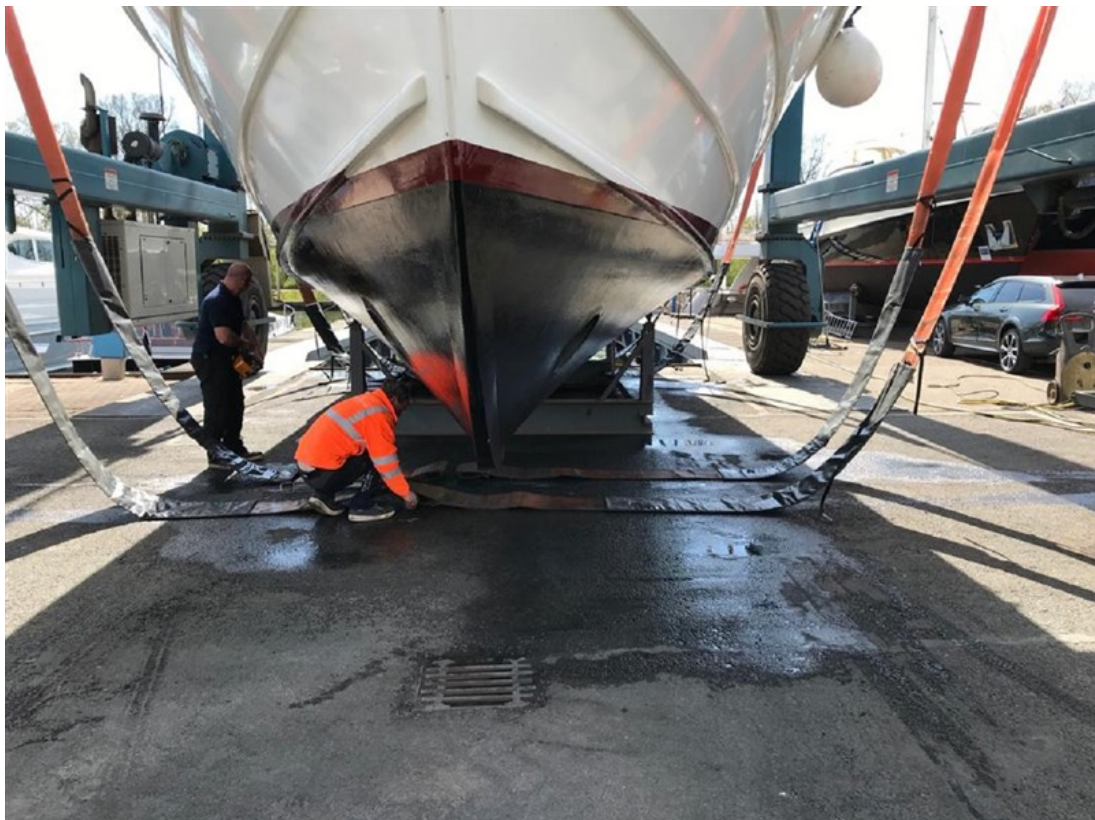

J.P. Broekhovenstraat 37
8081 HB Elburg
The Netherlands

Referentie
B21043702

info@elburgyachting.nl
www.elburgyachting.nl
+31 525 68 68 68

ELBURG YACHTING[®]

international yachtbrokers

Gegevens worden geacht juist te zijn, doch worden niet gegarandeerd. - Whilst every care has been taken in the preparation of the particulars, their correctness is not guaranteed.