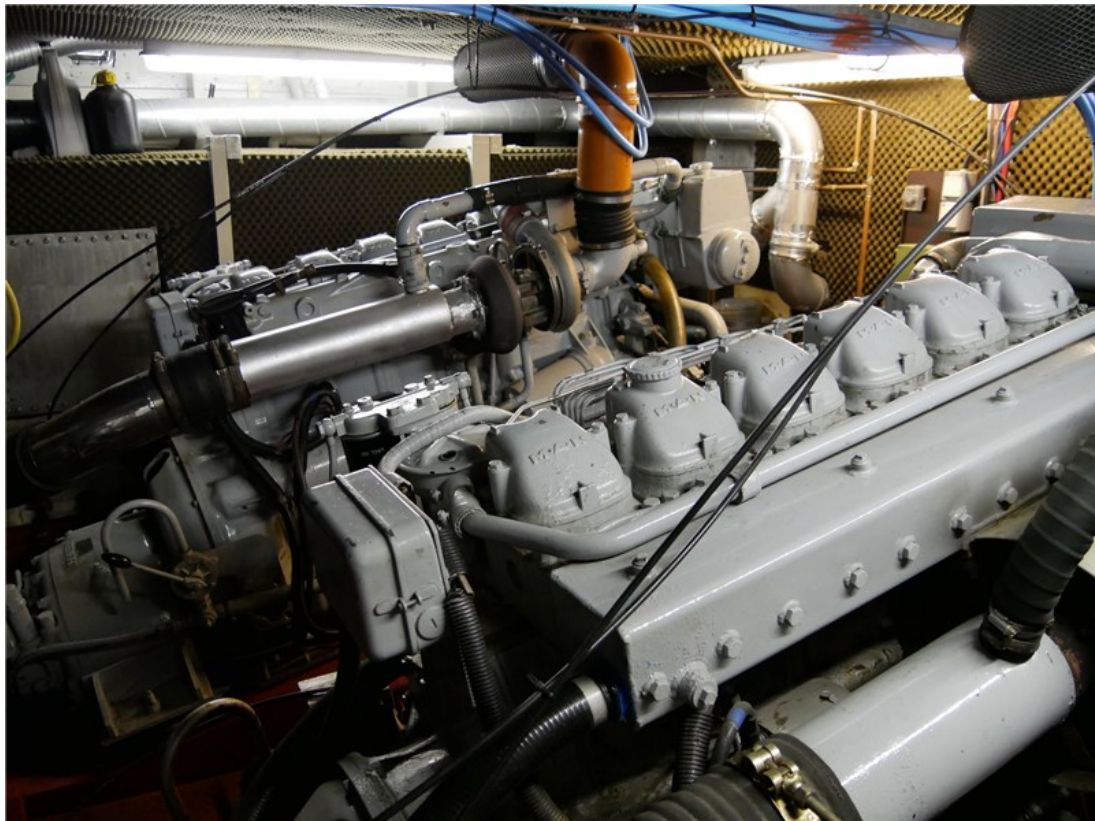

ELBURG YACHTING®

international yachtbrokers

Gegevens worden geacht juist te zijn, doch worden niet gegarandeerd. - Whilst every care has been taken in the preparation of the particulars, their correctness is not guaranteed.

J.P. Broekhovenstraat 37
8081 HB Elburg
The Netherlands

Reference number
B21043702

info@elburgyachting.nl
www.elburgyachting.nl
+31 525 68 68 68