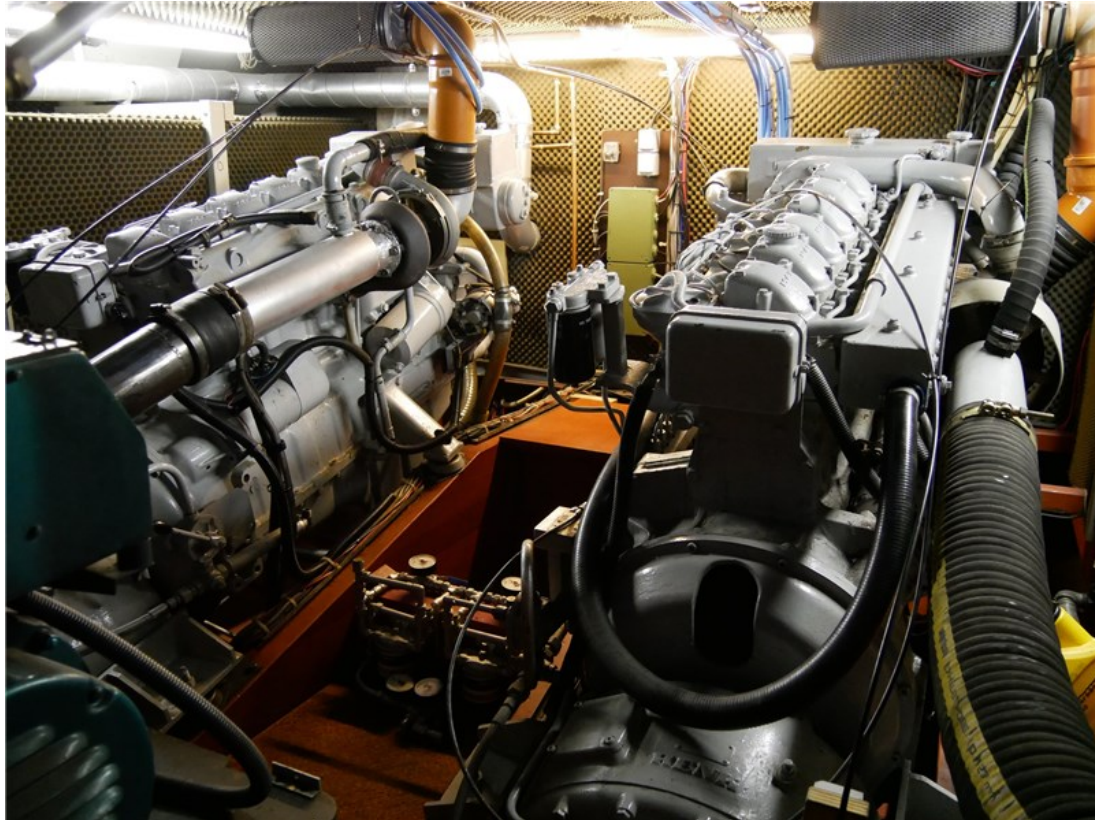

ELBURG YACHTING®

international yachtbrokers

Gegevens worden geacht juist te zijn, doch worden niet gegarandeerd. - Whilst every care has been taken in the preparation of the particulars, their correctness is not guaranteed.

J.P. Broekhovenstraat 37
8081 HB Elburg
The Netherlands

Reference number
B21043702

info@elburgyachting.nl
www.elburgyachting.nl
+31 525 68 68 68