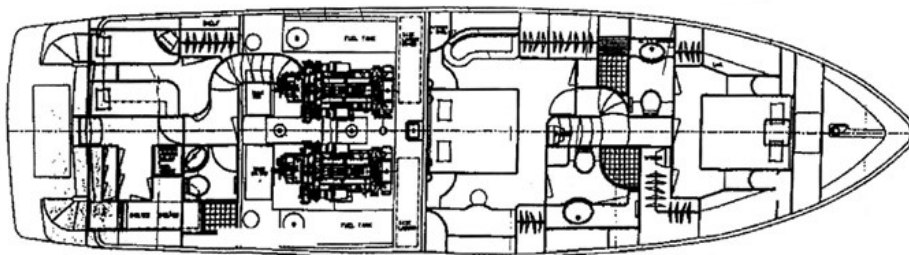

ELBURG YACHTING®

international yachtbrokers

Gegevens worden geacht juist te zijn, doch worden niet gegarandeerd. - Whilst every care has been taken in the preparation of the particulars, their correctness is not guaranteed.

J.P. Broekhovenstraat 37
8081 HB Elburg
The Netherlands

Reference number
B21033674

info@elburgyachting.nl
www.elburgyachting.nl
+31 525 68 68 68