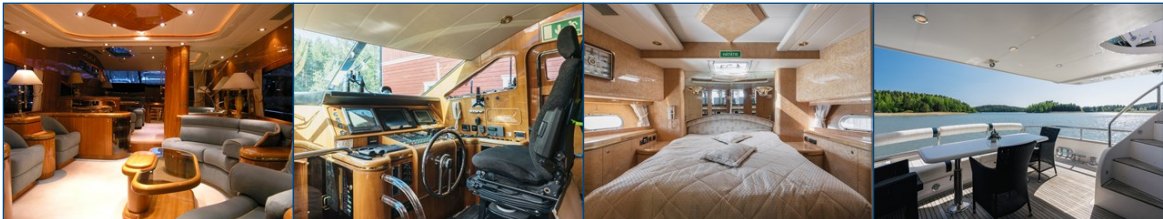

- 📏 Appr. 19.50 x 5.50 x 1.60 m
- ✂️ Drettmann Yachtbau - BRD / Horizon Yachts - Taiwan
- ⚓ Drettmann Yachtbau - BRD
- 🕒 2000 / bouwnummer K65-608
- ⚖️ A
- 🚗 2 x 1400 pk Caterpillar 3412
- 🚢 3 x
- ⚓ On request
- 💡 Sold under condition
- € € 395.000,-

Gegevens worden geacht juist te zijn, doch worden niet gegarandeerd. - Whilst every care has been taken in the preparation of the particulars, their correctness is not guaranteed.

J.P. Broekhovenstraat 37
8081 HB Elburg
The Netherlands

Reference number
B21033674

info@elburgyachting.nl
www.elburgyachting.nl
+31 525 68 68 68