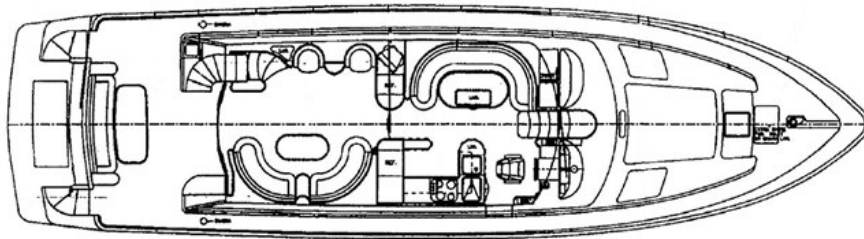

ELBURG YACHTING®

international yachtbrokers

Gegevens worden geacht juist te zijn, doch worden niet gegarandeerd. - Whilst every care has been taken in the preparation of the particulars, their correctness is not guaranteed.

J.P. Broekhovenstraat 37
8081 HB Elburg
The Netherlands

Reference number
B21033674

info@elburgyachting.nl
www.elburgyachting.nl
+31 525 68 68 68