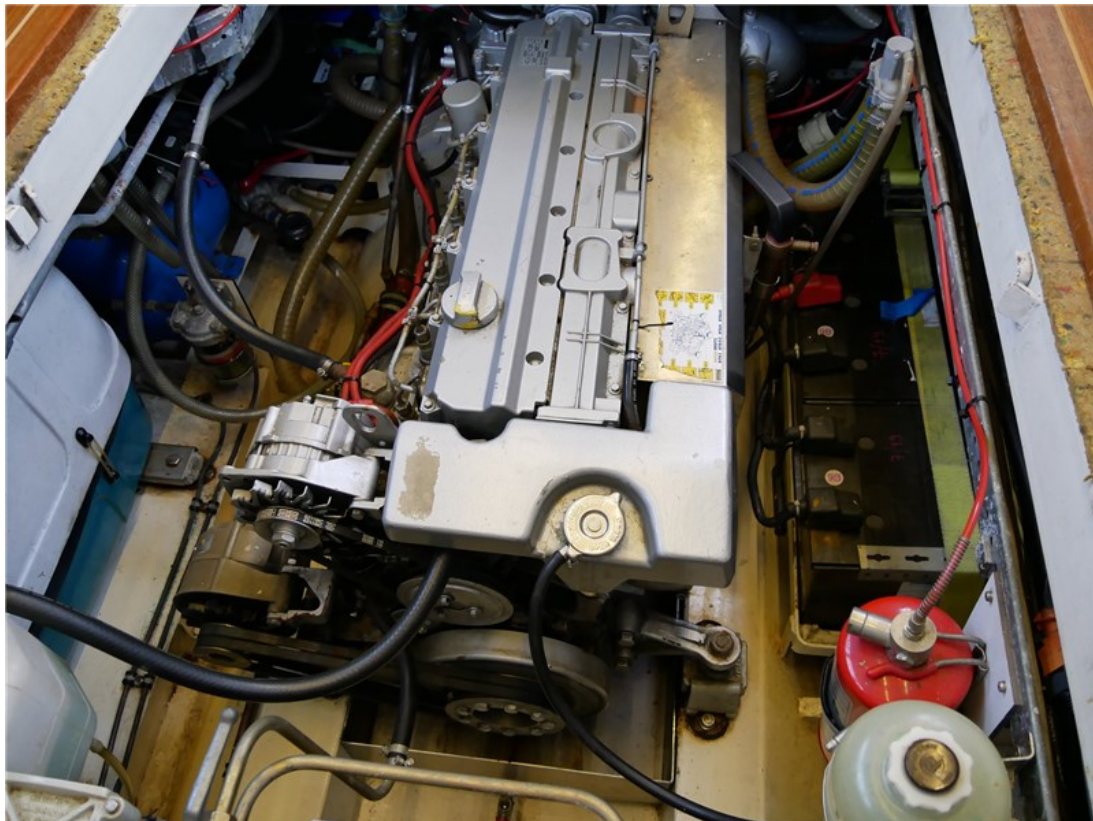

ELBURG YACHTING®

international yachtbrokers

Gegevens worden geacht juist te zijn, doch worden niet gegarandeerd. - Whilst every care has been taken in the preparation of the particulars, their correctness is not guaranteed.

J.P. Broekhovenstraat 37
8081 HB Elburg
The Netherlands

Reference number
B21013655

info@elburgyachting.nl
www.elburgyachting.nl
+31 525 68 68 68