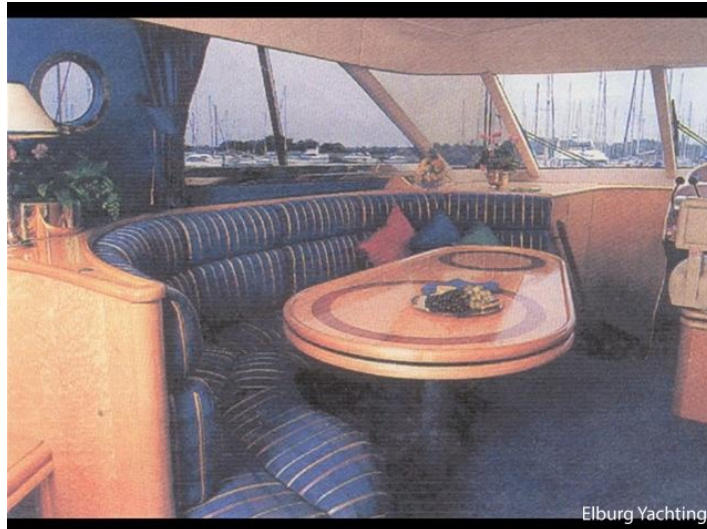

ELBURG YACHTING®

international yachtbrokers

Elburg Yachting B.V. J.P. Broekhovenstraat 37 8081 HB Elburg (The Netherlands)
Tel.: +31 (0) 525 - 686868 E-mail: info@elburgyachting.nl

Whilst every care has been taken in the preparation of these particulars, their correctness is not guaranteed and they are intended as a guide only. Reference number: B304724