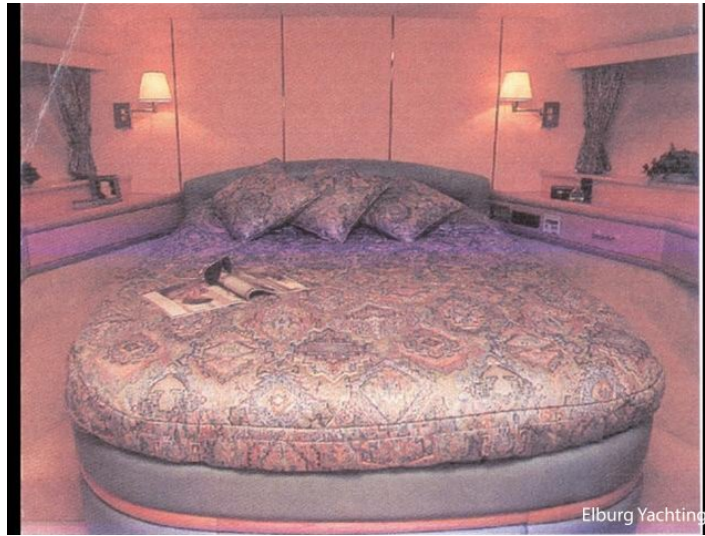

ELBURG YACHTING®

international yachtbrokers