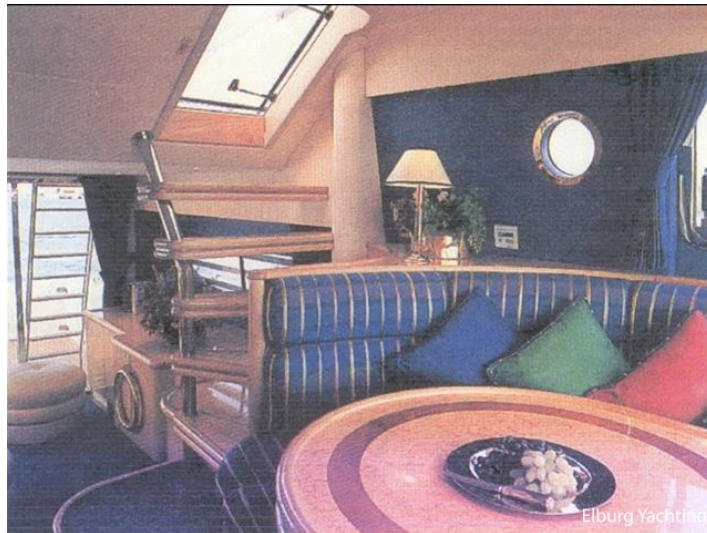

ELBURG YACHTING®

international yachtbrokers

Elburg Yachting B.V. J.P. Broekhovenstraat 37 8081 HB Elburg (The Netherlands)
Tel.: +31 (0) 525 - 686868 E-mail: info@elburgyachting.nl

Whilst every care has been taken in the preparation of these particulars, their correctness is not guaranteed and they are intended as a guide only. Reference number: B304724